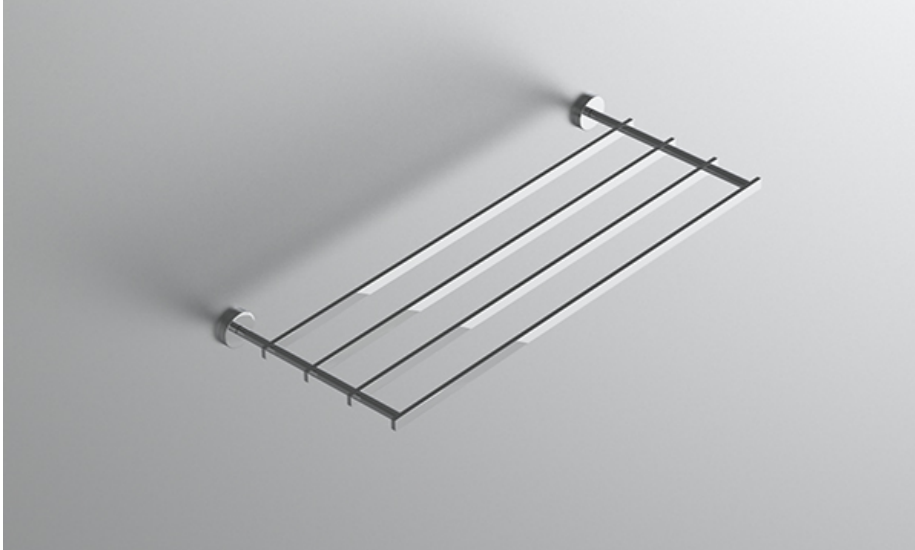

neelnox

LET
THERE
BE **DESIGN.**

FEATURES

- Premium 304 Grade Stainless Steel
- Solid Mount Construction
- Concealed Installation Hardware
- State of the art wall anchors included for installation on Dry wall or Tile

COLLECTION FOREST

TOWEL RACK

Model	Product	Finishes Available
FRS-TRK24	Towel Rack	Multiple finishes available. Over 23 finishes to choose from.

FINISHES

Polished (-P)	Antique Copper (-ACOP)	Polished Gold (-PGLD)
Brushed (-B)	Polished Brass (-PBRS)	Brushed Copper (-BCOP)
Brushed Gold (-BGLD)	Matte White (-WHT)	Brushed Rose Gold (-BRGD)
Matte Black (-BLK)	Brushed Modern Bronze (-BMBRZ)	Brushed Black (-BRBLK)
Oil Rubbed Bronze (-ORB)	Glossy White (-GWHT)	Polished Black (-PBLK)
Brushed Brass (-BBRS)	Polished Rose Gold (-PRGD)	Antique Nickel (-ANKL)
Brushed Bronze (-BBRZ)	Unlacquered Brass (-UBRS)	Black Nickel (-NKBL)
Antique Brass (-ABRS)	Polished Nickel (-PNKL)	

Dimensions in inches

FRONT

TOP

SIDE

NOTE: Dimensions subject to change without notice.