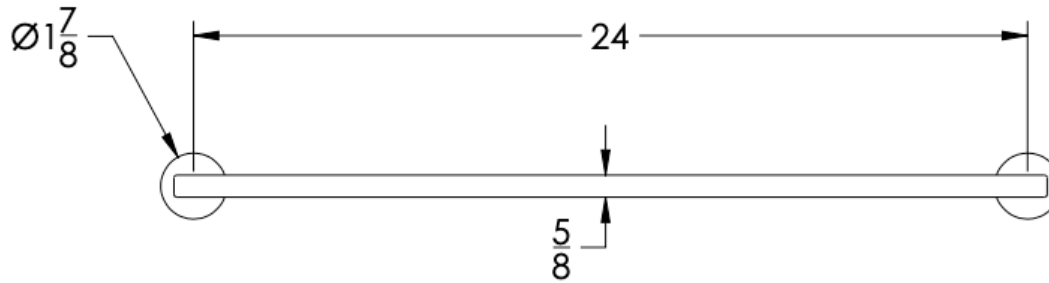

neelnox

LET
THERE
BE **DESIGN.**

FEATURES

- Premium 304 Grade Stainless Steel
- Solid Mount Construction
- Concealed Installation Hardware
- State of the art wall anchors included for installation on Dry wall or Tile

Dimensions in inches

FRONT

TOP

SIDE

NOTE: Dimensions subject to change without notice.